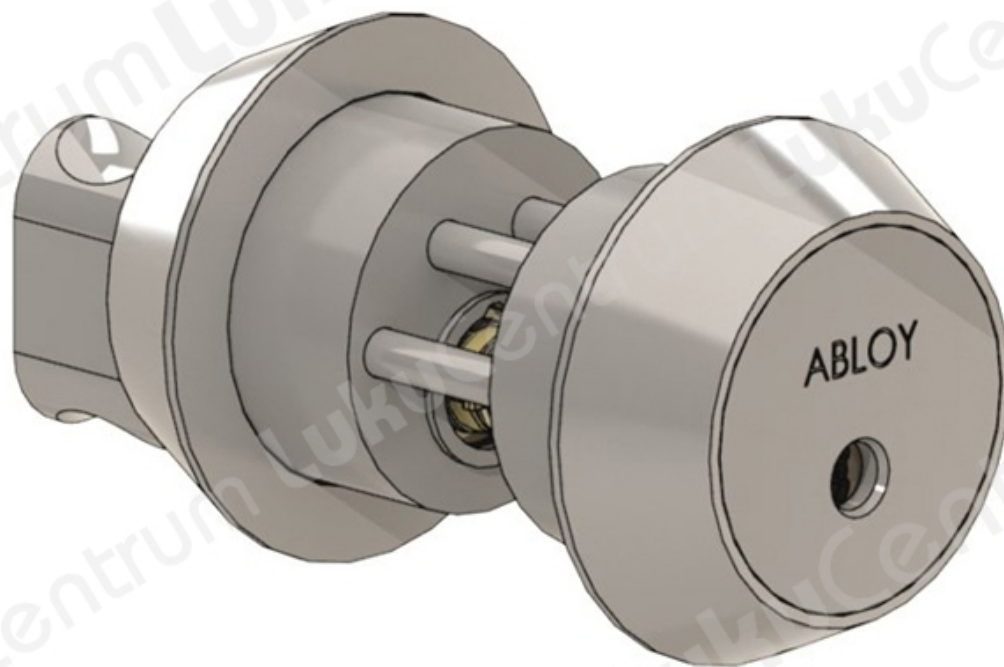

# ABLOY CY204T

TOOTENIMETUS	SOODUS	HIND
Lukus <span>1</span> / <span>4</span> damik ABLOY CY204T Protec2 CR (l <span>1</span> / <span>2</span> ikiv kroom, 3 v <span>1</span> / <span>2</span> tmega)		552.26 €