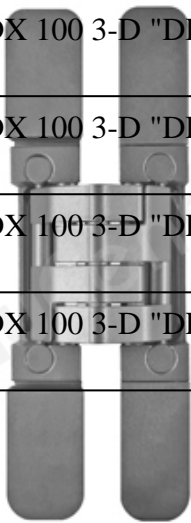

TOOTENIMETUS	SOODUS	HIND
Solid door concealed hinge BaSys PIVOTA DX 100 3-D "DESIGN" (satin-nickel)		0.00 ?
Solid door concealed hinge BaSys PIVOTA DX 100 3-D "DESIGN" (stainless steel)		0.00 ?
Solid door concealed hinge BaSys PIVOTA DX 100 3-D "DESIGN" (aluminium F1)		0.00 ?
Solid door concealed hinge BaSys PIVOTA DX 100 3-D "DESIGN" (RAL 9004, mat)		0.00 ?
Solid door concealed hinge BaSys PIVOTA DX 100 3-D "DESIGN" (RAL 9005, mat)		0.00 ?